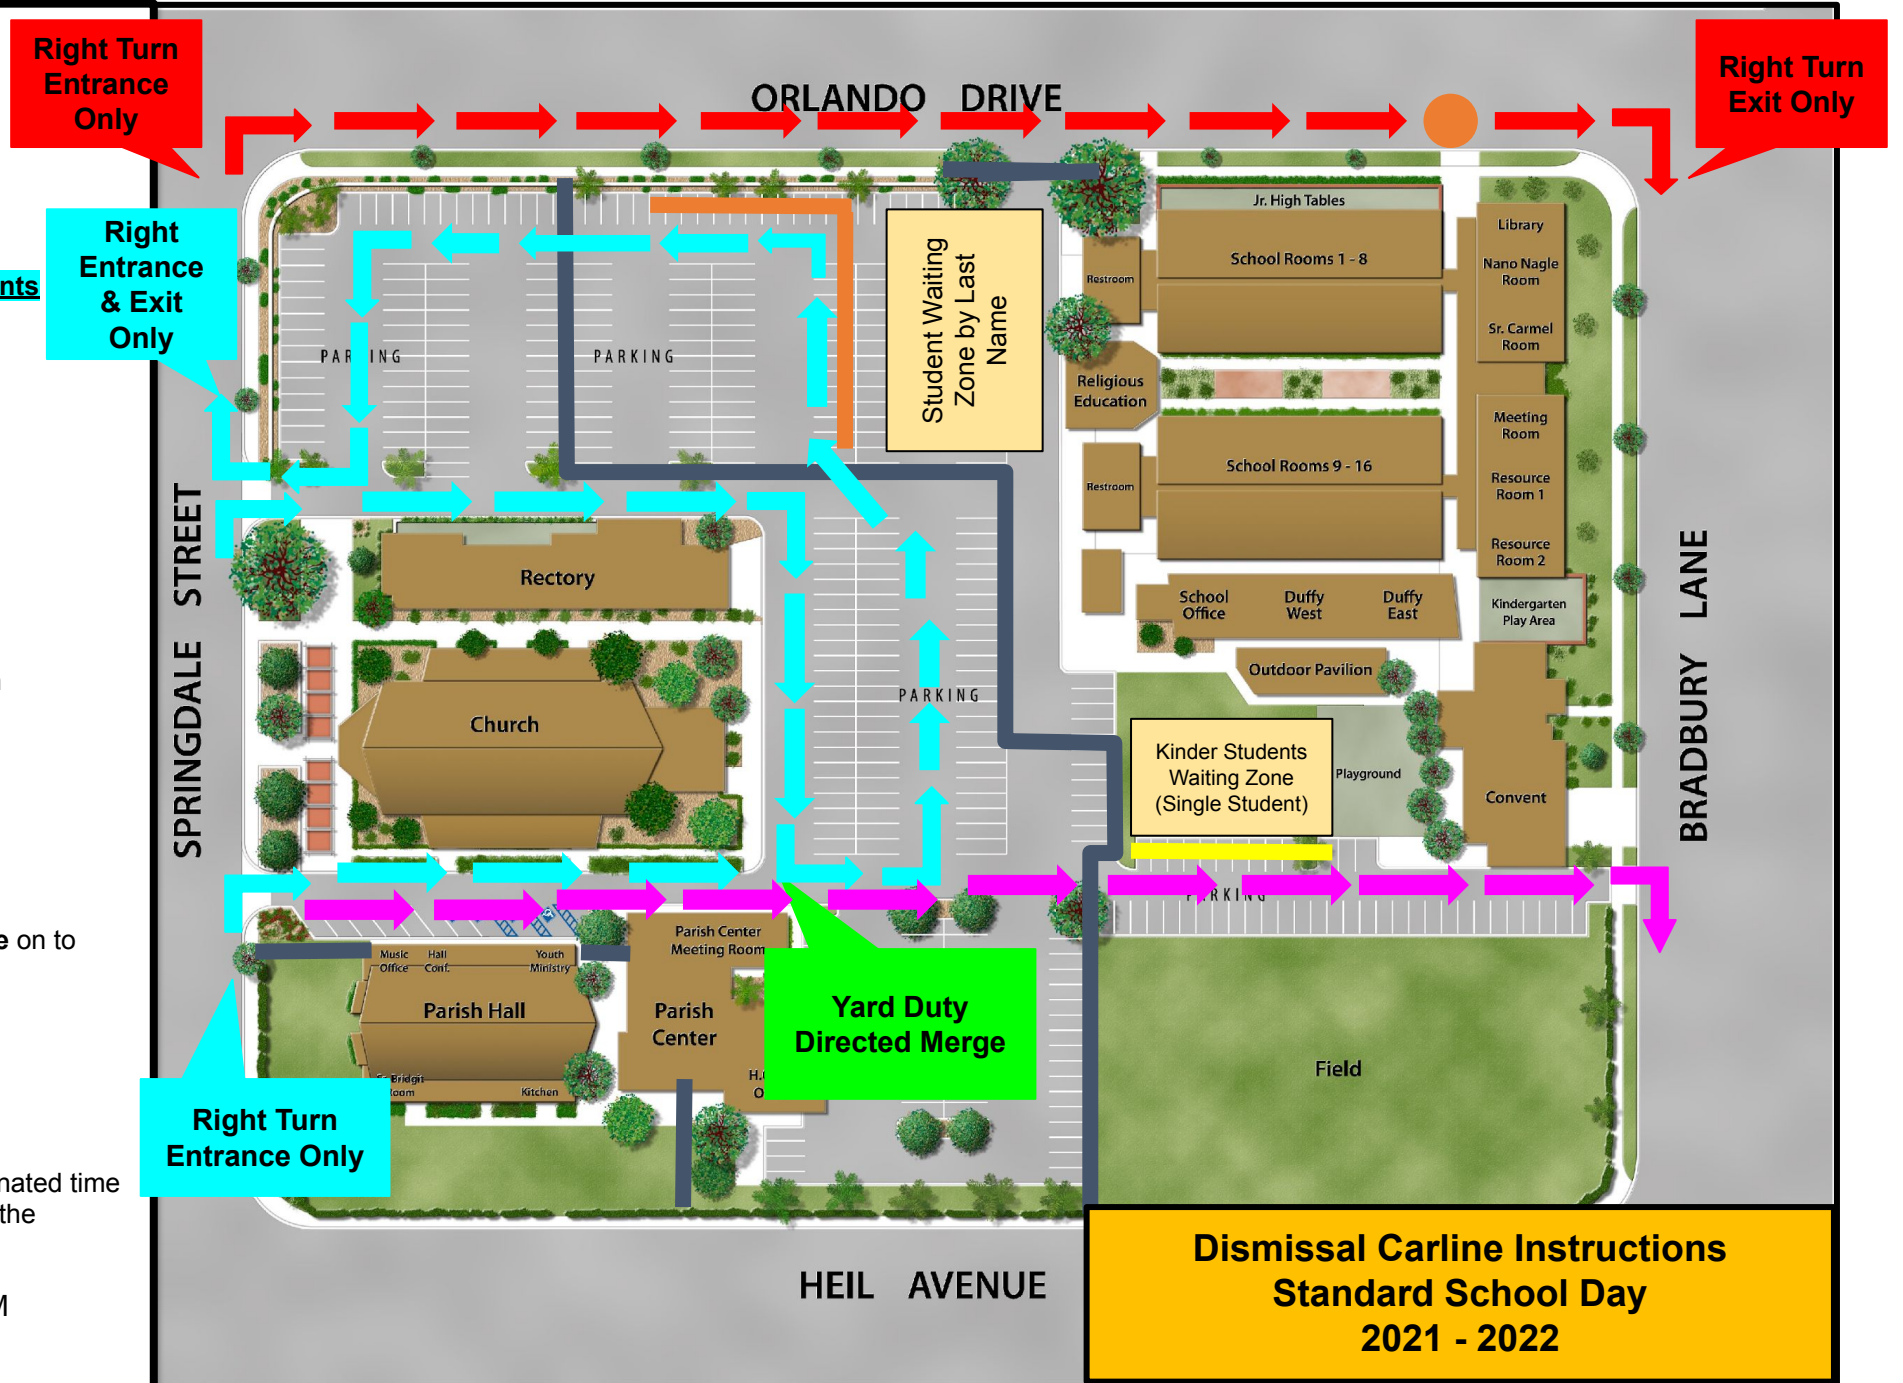

Dismissal

Carline A - TK Only

- Same As Arrival Procedure
- Dismissal Starts @ 1:30 PM
- Exit - Right Turn only on **Bradbury**

Carline B-1 Kinder (w/siblings) - 6th Students

- Dismissal Starts at 2:45 PM
- Approach - Right turn only
- Use **both Springdale** driveways
- **A - L Arrives @ 2:45 PM**
- **M - Z Arrives @ 2:55 PM**
- Load at
- Exit - Right turn only on **Springdale**

Carline B-2 Kinder (no siblings)

- Dismissal Starts at 2:45 PM
- Approach - Right turn only
- Use **Springdale** driveway south of Church
- **Proceed straight to small field**
- Load at
- Exit - Right turn only on **Bradbury Lane**

Carline C - Oldest Child Grade 7 or 8 with Younger Siblings

- Dismissal Starts at 2:45 PM
- Approach - Right turn only from **Springdale** on to **Orlando Drive**
- **A - L Arrives @ 2:45 PM**
- **M - Z Arrives @ 2:55 PM**
- Load at
- Exit - Right turn only on **Bradbury Lane**

Notes:

- Do not arrive on campus earlier than designated time
- Students will be organized by last name in the "Waiting Zones"
- Wednesday Dismissal 1:45 PM
- Minimum Day Dismissal Carlines 12:30 PM

**Dismissal Carline Instructions
Standard School Day
2021 - 2022**